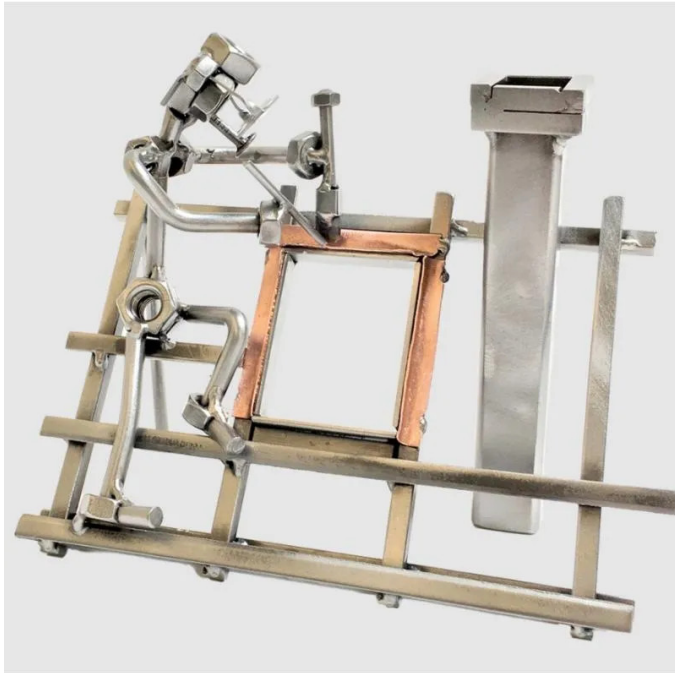

Item no.: 350707

379 - Hinz and Art - Figure "Spengler"

28,76 EUR

Item no.: 350707
shipping weight: 0.40 kg
Manufacturer: Hinz & Kunst

Product Description

Hinz und Kunst - "Tinsmith" figure

The metal sculptures by Hinz und Kunst are made by hand with great care and attention to detail. This means that each figure is unique. All handmade works of art are first bent and cut from steel and copper, then welded and finally brushed and painted. This unusual technique gives the figures a special expression.

Metal Sculptures by Hinz und Kunst

Specifications

Scan this QR code to
view the product
All details, up-to-date
prices and availability