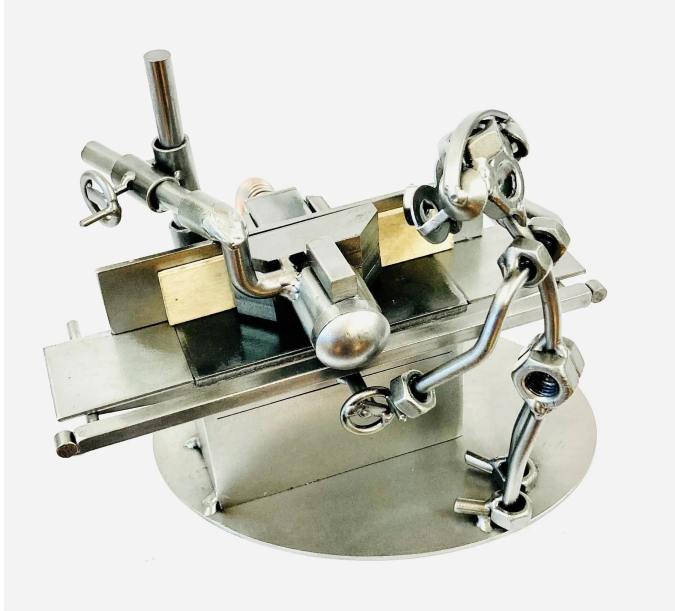

Item no.: 374201

## 647 - Figure - Wood router

from **56,51 EUR**

Item no.: 374201  
shipping weight: 0.80 kg  
Manufacturer: Hinz & Kunst

### Product Description

Hinz und Kunst - Figurine "Holzfräser" The original screw figures and metal figurines are lovingly handcrafted and make an ideal gift for all professions. This professional screw figure is a special gift for carpenters and joiners. The glasses that each screw figure wears are a common thread running through the entire repertoire of screw figures as a special trademark of the artist Günter Scholz. A great gift idea, whether for a birthday, as a token of love, for a name day, as a Christmas present, as a thank you or simply as a gift for guests.

Detail- Material: Metal- Motif: Wood milling cutter