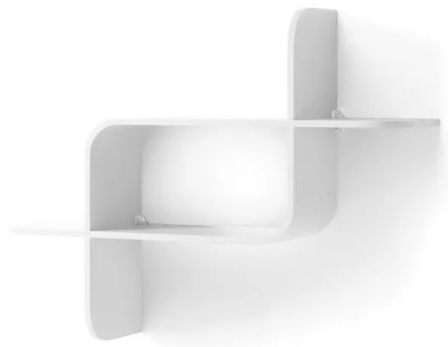

Item no.: 379302

## MOUNTING SHELF WHITE

from **59,37 EUR**

Item no.: 379302  
shipping weight: 1.60 kg  
Manufacturer: Umbra

### Product Description

Umbra Montage wall shelf, bentwood floating shelf. Bring any wall to life with the MONTAGE wall shelf. This modern storage solution made of natural bentwood combines sleek design and natural materials. With a total weight capacity of 6.8kg, the easy-to-install wall shelf offers space for your favourite books, plants, decorations and much more. Attach multiple mounting shelves and create an eye-catching wall statement. Size: 64 x 48 x 16 cm. Wood from sustainable forestry, the wood sources. Wood is a unique natural material with variations in tone, surface and grain. The product may differ from the picture. CREATE A BEAUTIFUL WALL DECORATION: Montage wall shelf has an expressive, geometric design that transforms any empty wall in an instant. MADE FROM NATURAL BENTWOOD: Montage wall shelf is made from natural bentwood from sustainable forestry, which is characterised by warmth and soft lines. CAN BE MOUNTED VERTICALLY OR HORIZONTALLY: The unique design allows for vertical or horizontal mounting on the wall with a total weight capacity of 6.8kg. VERSATILE SUSPENSION: Mounting is suitable for bathrooms, living rooms, bedrooms, entryways and more - ideal for decorative objects, plants, picture frames, personal items and more. ORIGINAL DESIGN & SATISFACTION GUARANTEED: Our team of international designers bring thought, creativity and original design to everyday objects. Umbra products are made from high quality materials. Details:- Material: 80 % Hevea (rubber tree), 20 % copper beech- Dimensions (L x W x H) 64 x 48 x 16 cm- Colour: white- Designed by: TODD WOOD